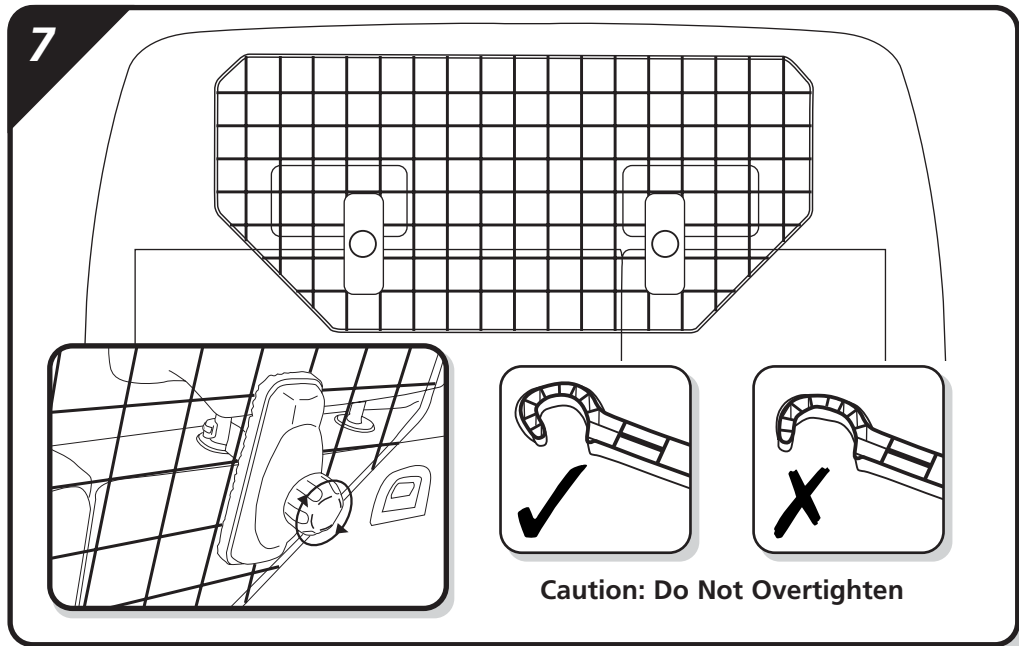

**Before you begin:**

- Make sure all parts are included in the package.

Please retain these instructions for future reference.

**Safety Note:** This product is for use as a dog partition, and should not be used as a cargo barrier.

### Contents

**2**

$x = 0 - 45\text{mm}$  → **4**

$x = 45+\text{mm}$  → **3**

**MONT BLANC®**

Made in the UK  
Mont Blanc Industri UK Ltd, Eden Way, Pages Industrial Park,  
Leighton Buzzard, Beds, LU7 4TZ  
P1484-00