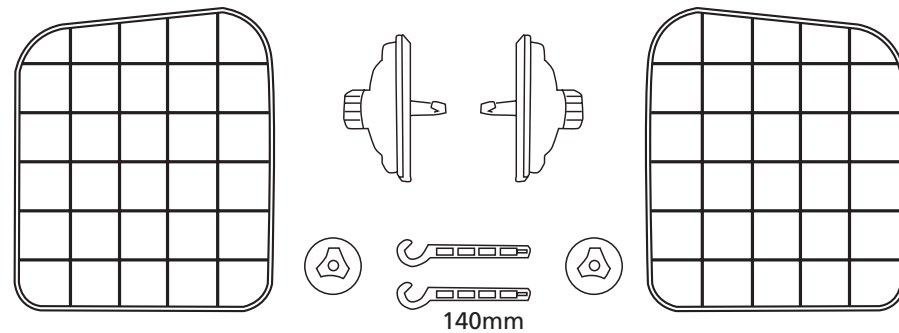

MONT BLANC®

Headrest Dog Guard Fitting Instructions K9E/Laika

Please follow instructions carefully to ensure the safety of yourself and your passengers.
The initial assembly and fitting of this dog guard will take approximately 10 minutes.

Before you begin:

- Make sure all parts are included in the package.

Please retain these instructions for future reference.

Safety Note: This product is for use as a dog partition, and should not be used as a cargo barrier.

Contents